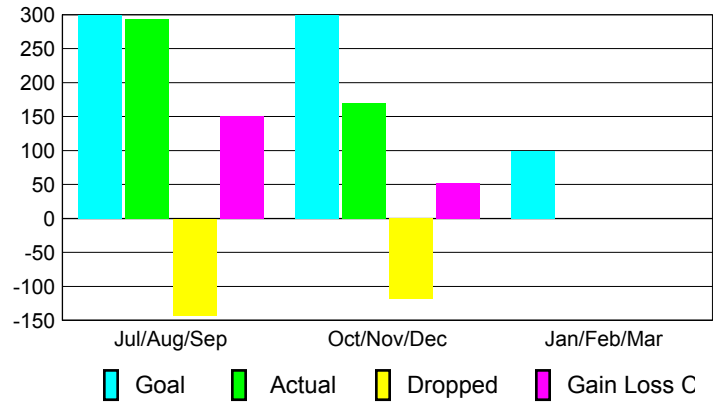

Club Results 2012-2013

Goal, New, Dropped, Gain/Loss

Comparison of Club Gain/Loss

Current Year Compared to the Previous Year

YTD Status Quo Clubs 2012-2013

Status Quo Clubs Compared to Status Quo Members

MEMBERSHIP

Membership Results 2012-2013

Membership 2011-2012

Month	Net Memb Goal	Actual New Memb	Actual Dropped Memb	Gain/Loss of Memb	Gain/Loss of Memb
Jul/Aug/Sep	300	294	-143	151	186
Oct/Nov/Dec	300	170	-118	52	100
Jan/Feb/Mar	100				348
Totals	700	464	-261	203	634

Membership Results 2012-2013

Goal, New, Dropped, Gain/Loss

Comparison of Membership Gain/Loss

Current Year Compared to the Previous Year

Gender Comparison 2012-2013

Jul/Aug/Sep

Oct/Nov/Dec

Jan/Feb/Mar