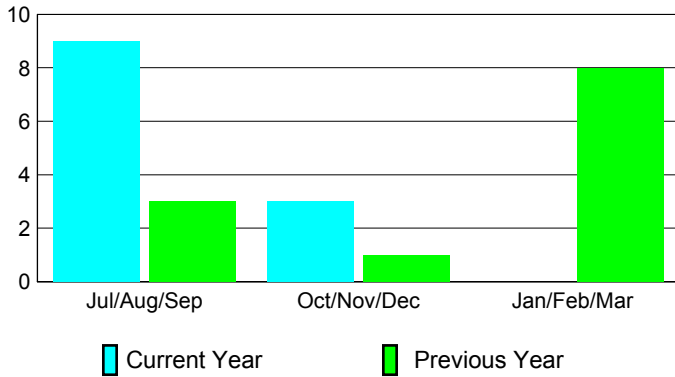

2012-2013 GMT Reports for District (or Undistricted) **District 322C2**

GMT: **SANGEETA JATIA**

Location: **INDIA**

GMT CA: **6**

CLUBS

Club Results 2012-2013

Clubs 2011-2012

Month	New Club Goal	Actual New Clubs	Actual Dropped Clubs	Gain/Loss of Clubs	Gain/Loss of Clubs
Jul/Aug/Sep	10	9	0	9	3
Oct/Nov/Dec	10	5	-2	3	1
Jan/Feb/Mar	5				8
Totals	25	14	-2	12	12

Club Results 2012-2013

Goal, New, Dropped, Gain/Loss

Comparison of Club Gain/Loss

Current Year Compared to the Previous Year

YTD Status Quo Clubs 2012-2013

Status Quo Clubs Compared to Status Quo Members

MEMBERSHIP