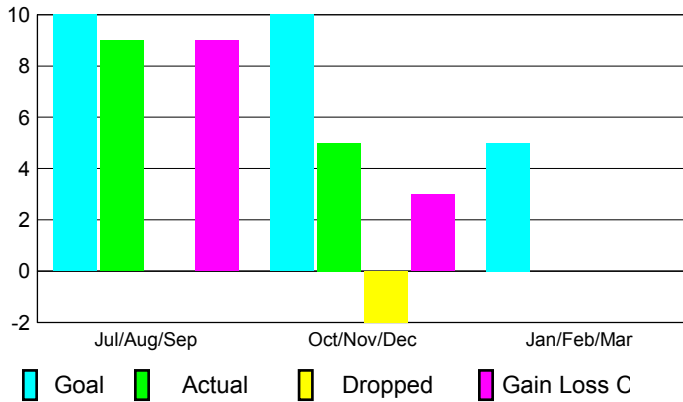

2012-2013 GMT Reports for District (or Undistricted) **District 322C2**

GMT: **SANGEETA JATIA**

Location: **INDIA**

GMT CA: **6**

CLUBS

Club Results 2012-2013

Clubs 2011-2012

Month	New Club Goal	Actual New Clubs	Actual Dropped Clubs	Gain/Loss of Clubs	Gain/Loss of Clubs
Jul/Aug/Sep	10	9	0	9	3
Oct/Nov/Dec	10	5	-2	3	1
Jan/Feb/Mar	5				8
Totals	25	14	-2	12	12

Club Results 2012-2013

Goal, New, Dropped, Gain/Loss

Comparison of Club Gain/Loss

Current Year Compared to the Previous Year

YTD Status Quo Clubs 2012-2013

Status Quo Clubs Compared to Status Quo Members

MEMBERSHIP