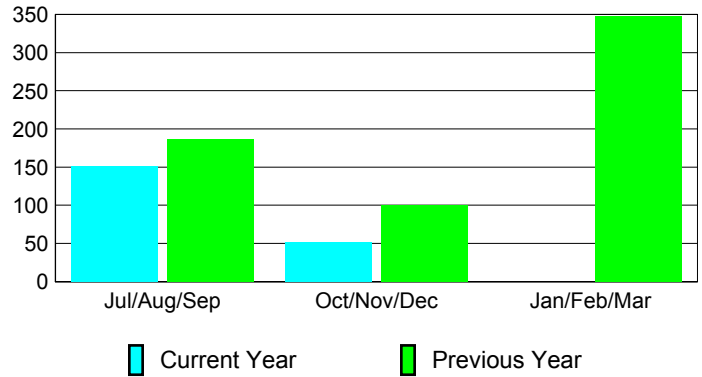

Membership Results 2012-2013

Membership 2011-2012

Month	Net Memb Goal	Actual New Memb	Actual Dropped Memb	Gain/Loss of Memb	Gain/Loss of Memb
Jul/Aug/Sep	300	294	-143	151	186
Oct/Nov/Dec	300	170	-118	52	100
Jan/Feb/Mar	100				348
Totals	700	464	-261	203	634

Membership Results 2012-2013

Goal, New, Dropped, Gain/Loss

Comparison of Membership Gain/Loss

Current Year Compared to the Previous Year

Gender Comparison 2012-2013

Jul/Aug/Sep

Oct/Nov/Dec

Jan/Feb/Mar